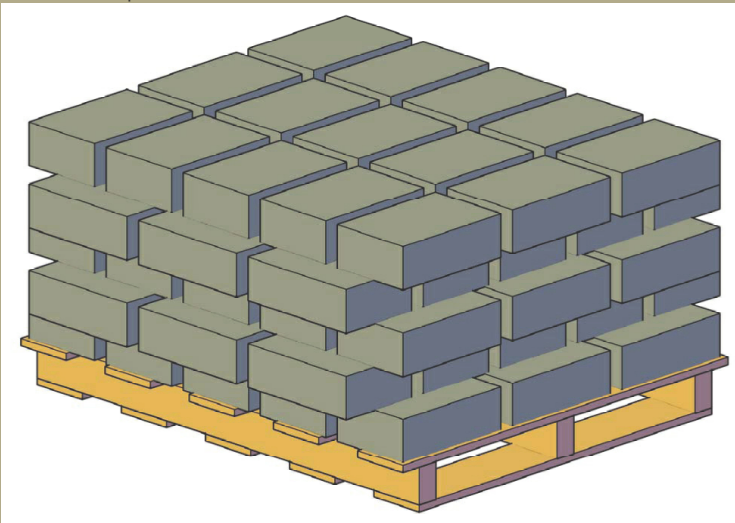

The
DIMENSIONAL WALL
Collection

ROSETTA®

THE LOOK AND FEEL OF NATURE

 **OBERFIELDS LLC®**
SOLID PERFORMANCE
IN CONCRETE PRODUCTS®

The
DIMENSIONAL WALL
Collection

FEATURES

- Hand-hewn stone texture.
- Consistant dimensions.
- Perfect for retaining walls, freestanding walls, edging, columns and more.
- Natural stone texture on five sides.

COLOR

CUYAHOGA
 All color selections should be chosen from actual product samples.

DIMENSIONAL STRAIGHT BLOCK

DIMENSIONAL WEDGE BLOCK

*Dimensions are nominal

DIMENSIONAL STRAIGHT PALLET

- 75 pieces / pallet
- 28# / piece

DIMENSIONAL WEDGE PALLET

- 100 pieces / pallet
- 20# / piece