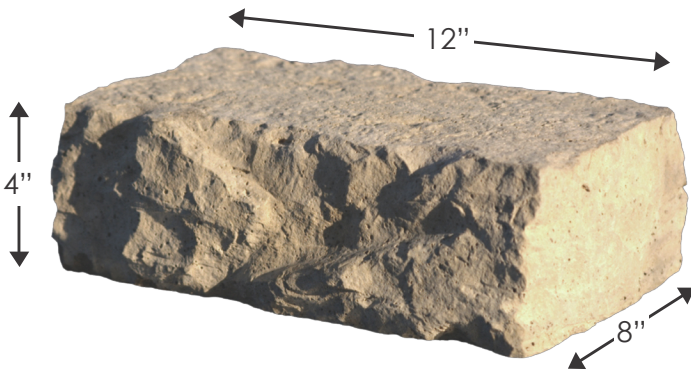

The
DIMENSIONAL WALL
Collection

ROSETTA®

THE LOOK AND FEEL OF NATURE

 **OBERFIELDS LLC®**
SOLID PERFORMANCE
IN CONCRETE PRODUCTS®

The
DIMENSIONAL WALL
Collection

FEATURES

- Hand-hewn stone texture.
- Consistant dimensions.
- Perfect for retaining walls, freestanding walls, edging, columns and more.
- Natural stone texture on five sides.

COLOR

CUYAHOGA
 All color selections should be chosen from actual product samples.

DIMENSIONAL STRAIGHT BLOCK

DIMENSIONAL WEDGE BLOCK

*Dimensions are nominal

DIMENSIONAL STRAIGHT PALLET

- 75 pieces / pallet
- 28# / piece

DIMENSIONAL WEDGE PALLET

- 100 pieces / pallet
- 20# / piece