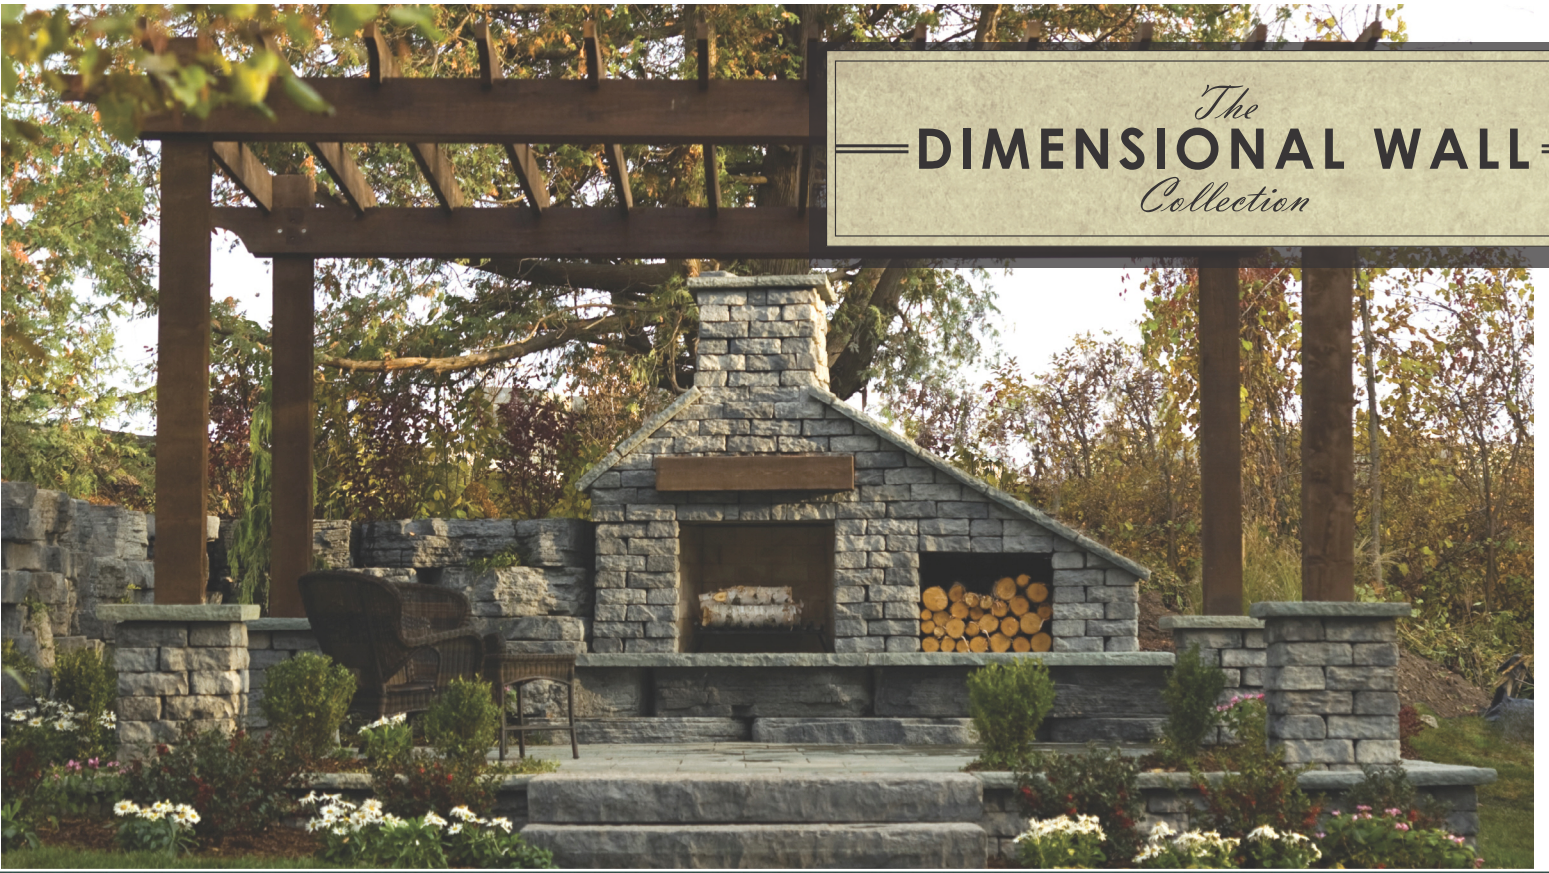

The
DIMENSIONAL WALL
Collection

ROSETTA®

THE LOOK AND FEEL OF NATURE

 **OBERFIELDS LLC®**
SOLID PERFORMANCE
IN CONCRETE PRODUCTS®

The
DIMENSIONAL WALL
Collection

FEATURES

- Hand-hewn stone texture.
- Consistant dimensions.
- Perfect for retaining walls, freestanding walls, edging, columns and more.
- Natural stone texture on five sides.

COLOR

CUYAHOGA
 All color selections should be chosen from actual product samples.

DIMENSIONAL STRAIGHT BLOCK

DIMENSIONAL WEDGE BLOCK

*Dimensions are nominal

DIMENSIONAL STRAIGHT PALLET

- 75 pieces / pallet
- 28# / piece