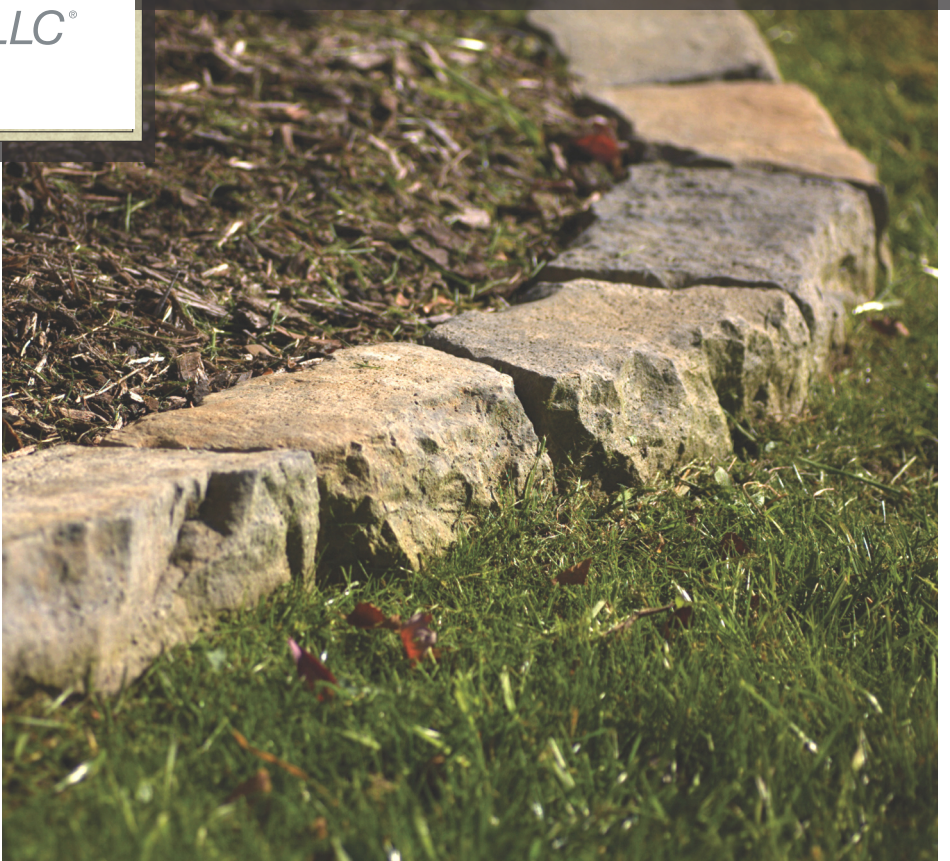

The
DIMENSIONAL WALL
Collection

ROSETTA®

THE LOOK AND FEEL OF NATURE

 **OBERFIELDS LLC®**
SOLID PERFORMANCE
IN CONCRETE PRODUCTS®

The
DIMENSIONAL WALL
Collection

FEATURES

- Hand-hewn stone texture.
- Consistant dimensions.
- Perfect for retaining walls, freestanding walls, edging, columns and more.
- Natural stone texture on five sides.

COLOR

CUYAHOGA
 All color selections should be chosen from actual product samples.

DIMENSIONAL STRAIGHT BLOCK

DIMENSIONAL WEDGE BLOCK

*Dimensions are nominal

DIMENSIONAL STRAIGHT PALLET

- 75 pieces / pallet
- 28# / piece