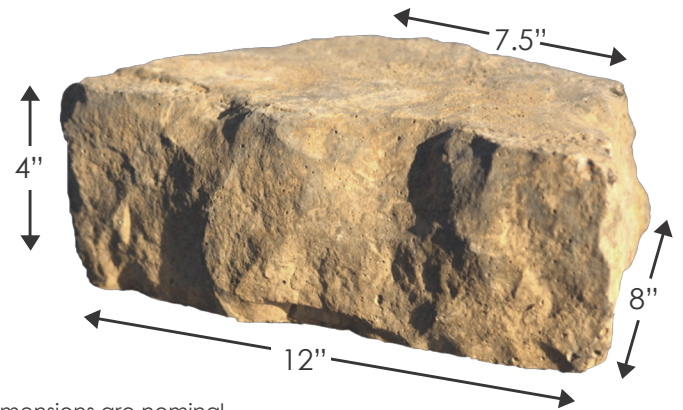

The
DIMENSIONAL WALL
Collection

ROSETTA®

THE LOOK AND FEEL OF NATURE

 **OBERFIELDS LLC®**
SOLID PERFORMANCE
IN CONCRETE PRODUCTS®

The
DIMENSIONAL WALL
Collection

FEATURES

- Hand-hewn stone texture.
- Consistant dimensions.
- Perfect for retaining walls, freestanding walls, edging, columns and more.
- Natural stone texture on five sides.

COLOR

CUYAHOGA
 All color selections should be chosen from actual product samples.

DIMENSIONAL STRAIGHT BLOCK

DIMENSIONAL WEDGE BLOCK

*Dimensions are nominal

DIMENSIONAL STRAIGHT PALLET

- 75 pieces / pallet
- 28# / piece